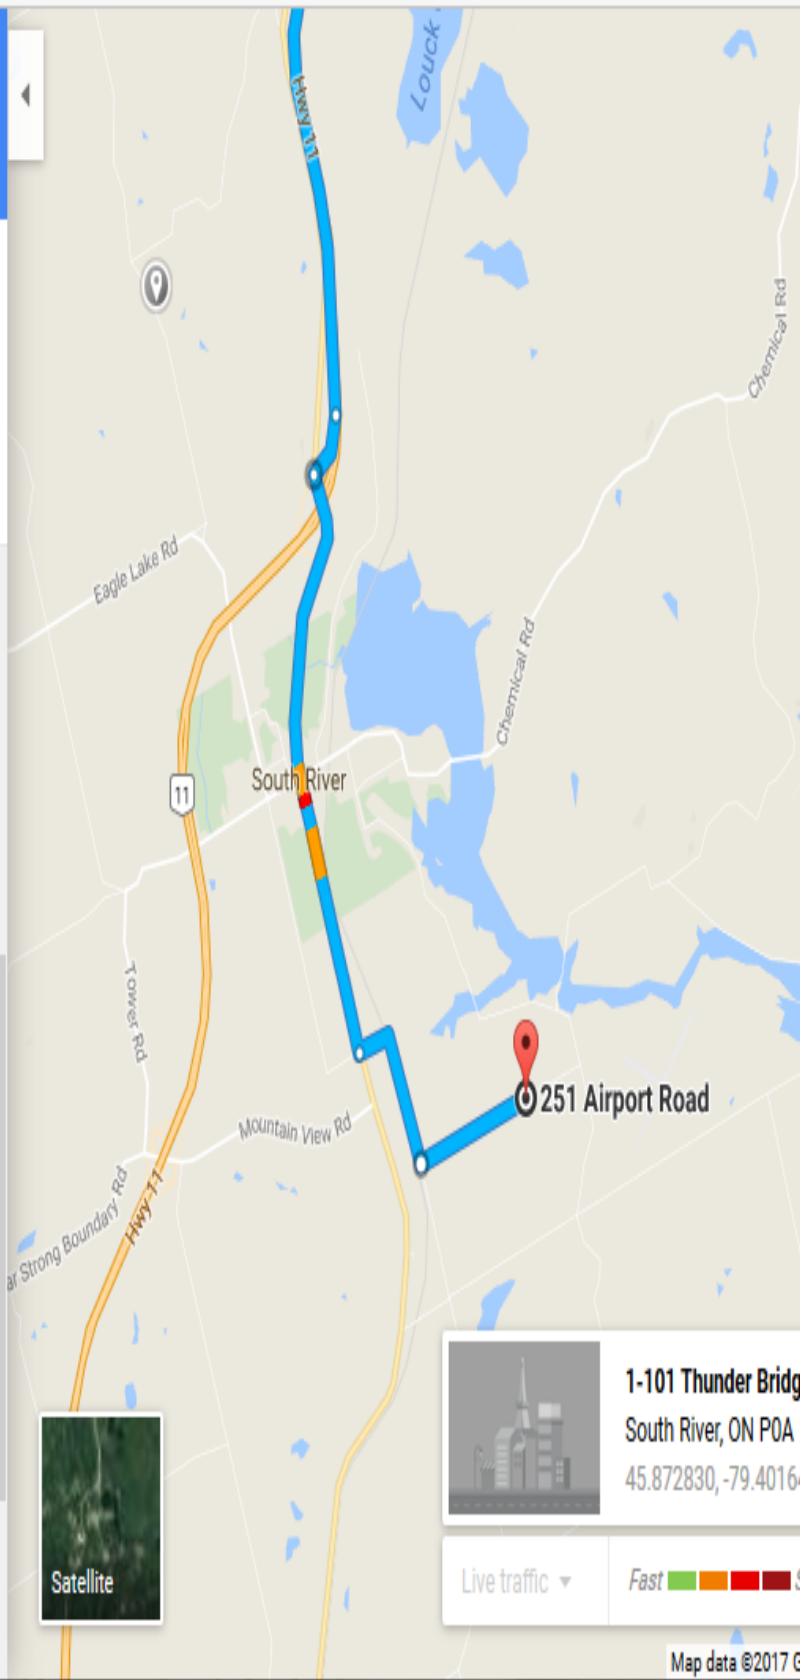

← from ON-11, North Bay, ON
to 251 Airport Rd, South River, ON P0A 1X0

42 min (63.2 km)

via ON-11 S

Fastest route, the usual traffic

1 Continue to follow ON-11 S

54.5 km

Take exit 289 toward Hwy 124 W

500 m

Turn left onto Hwy 124 W

4.3 km

Turn left onto Machar Strong Boundary Rd
E/Strong Joly Rd

1 Continue to follow Strong Joly Rd

1.4 km

Turn left onto Airport Rd

1.3 km

251 Airport Rd

South River, ON P0A 1X0

1-101 Thunder Bridge
 South River, ON P0A
 45.872830, -79.4016

Live traffic

Fast